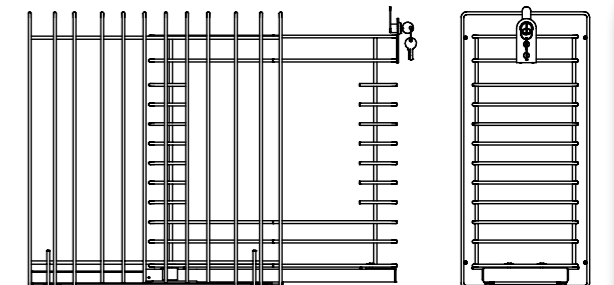

Cestello cassetto con fondo grigliato con distanziali - estrazione manuale - h.170 mm.  
Drawer basket with wire grille base and spacers - manual extraction - h. 170 mm.

CODICE CODE	FINITURA FINISH		MOBILE - CABINET		PORTATA KG CAPACITY (KG)
			L - W	P - D	
202D/30-45	G	C	300	450	25
202D/30-50				500	
202D/40-45	G	C	400	450	25
202D/40-50				500	
202D/45-45	G	C	450	450	25
202D/45-50				500	
202D/60-45	G	C	600	450	25
202D/60-50				500	
202D/80-45	G	C	800	450	25
202D/80-50				500	
202D/90-45	G	C	900	450	25
202D/90-50				500	

H 170 mm. - H 170 mm.

Cestello cassetto con fondo grigliato con distanziali - estrazione manuale - h.120 mm.  
Drawer basket with wire grille base and spacers - manual extraction - h. 120 mm.

CODICE CODE	FINITURA FINISH		MOBILE - CABINET		PORTATA KG CAPACITY (KG)
			L - W	P - D	
202DB/30-45	G	C	300	450	25
202DB/30-50				500	
202DB/40-45	G	C	400	450	25
202DB/40-50				500	
202DB/45-45	G	C	450	450	25
202DB/45-50				500	
202DB/60-45	G	C	600	450	25
202DB/60-50				500	
202DB/80-45	G	C	800	450	25
202DB/80-50				500	
202DB/90-45	G	C	900	450	25
202DB/90-50				500	

H 130 mm. - H 130 mm.

Cestello portadetersivi con serratura di sicurezza.  
Cleaning products basket with safety lock.

CODICE CODE	FINITURA FINISH		MOBILE - CABINET		PORTATA KG CAPACITY (KG)
			L - W	P - D	
302	C		300	450	25