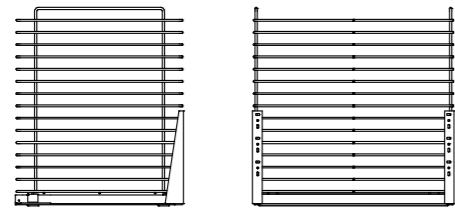

Cesto portabiancheria.
Linen basket.

CODICE CODE	FINITURA FINISH		MOBILE - CABINET		PORTATA KG CAPACITY (KG)
			L - W	P - D	
123A/30-45	G	C	300	450	25
123A/40-45	G	C	400	450	25
123A/45-45	G	C	450	450	25
123A/60-45	G	C	600	450	25