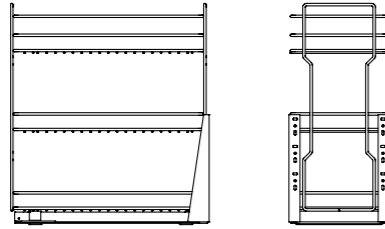

102R Serie Easy | Easy range

Cestello estraibile due piani con portabottiglie.  
Extractable basket with two shelves and bottle rack.

CODICE CODE	FINITURA FINISH		MOBILE - CABINET		PORTATA KG CAPACITY (KG)
			L - W	P - D	
102R/20-45	G	C	200	450	25
102R/20-50				500	
102R/30-45	G	C	300	450	25
102R/30-50				500	
102R/40-45	G	C	400	450	25
102R/40-50				500	
102R/45-45	G	C	450	450	25
102R/45-50				500	
102R/60-45	G	C	600	450	25
102R/60-50				500	

105R Serie Easy | Easy range

107R Serie Easy | Easy range

108 Serie Easy | Easy range

Attacco a baionetta  
Bayonet connection

Cestello Jolli con guide laterali sx (per base e pensile).  
Jolli basket with guide rails on the left-hand side (for base and wall cabinet installation).

CODICE CODE	FINITURA FINISH		MOBILE - CABINET		PORTATA KG CAPACITY (KG)
			L - W	P - D	
108/15-28	G	C	150	280	25
108/15-45	G	C	150	450	25
108/15-50				500	

Cestello estraibile tre piani.  
Extractable basket with three shelves.