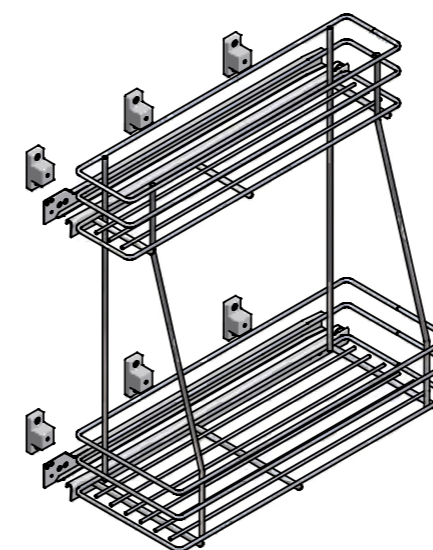

Cestello estraibile portapane e bottiglie.  
Extractable breadbasket and bottle rack.

CODICE CODE	FINITURA FINISH		MOBILE - CABINET		PORTATA KG CAPACITY (KG)
			L - W	P - D	
105R/30-45	G	C	300	450	25
				500	
105R/40-45	G	C	400	450	25
				500	

101R Serie Easy | Easy range

Cestello estraibile due piani.  
Extractable basket with two shelves.

CODICE CODE	FINITURA FINISH		MOBILE - CABINET		PORTATA KG CAPACITY (KG)
			L - W	P - D	
101R/15-28	G	C	150	280	25
101R/15-45	G	C	150	450	25
101R/15-50				500	

102R Serie Easy | Easy range

Cestello estraibile due piani con portabottiglie.  
Extractable basket with two shelves and bottle rack.

CODICE CODE	FINITURA FINISH		MOBILE - CABINET		PORTATA KG CAPACITY (KG)
			L - W	P - D	
102R/20-45	G	C	200	450	25
102R/20-50				500	
102R/30-45	G	C	300	450	25
102R/30-50				500	
102R/40-45	G	C	400	450	25
102R/40-50				500	
102R/45-45	G	C	450	450	25
102R/45-50				500	
102R/60-45	G	C	600	450	25
102R/60-50				500	

Cestello portadetersivi con guide laterali sx e distanziali.  
Cleaning products rack with guide rails on the left-hand side and spacers.

CODICE CODE	FINITURA FINISH		MOBILE - CABINET		PORTATA KG CAPACITY (KG)
			L - W	P - D	
107R/45	C		300	450	25