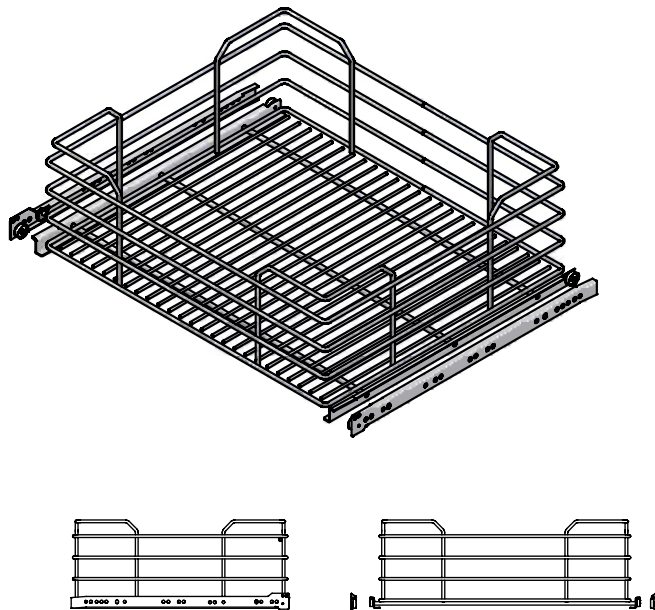

Cestello cassetto con fondo grigliato – estrazione manuale.
Drawer basket with wire grille base - manual extraction.

CODICE CODE	FINITURA FINISH		MOBILE - CABINET		PORTATA KG CAPACITY (KG)
			L - W	P - D	
202S/30-45	G	C	300	450	25
202S/30-50				500	
202S/40-45	G	C	400	450	25
202S/40-50				500	
202S/45-45	G	C	450	450	25
202S/45-50				500	
202S/60-45	G	C	600	450	25
202S/60-50				500	
202S/80-45	G	C	800	450	25
202S/80-50				500	
202S/90-45	G	C	900	450	25
202S/90-50				500