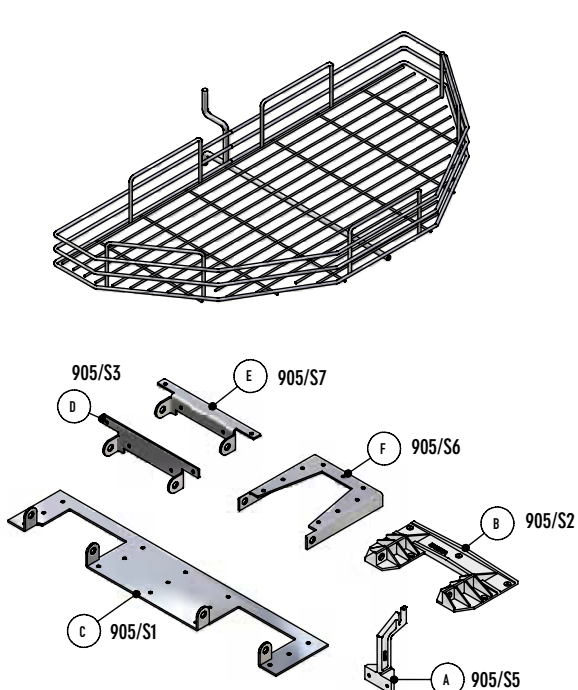

H 170 mm. - H 170 mm.

Cestello cassetto con fondo grigliato con distanziali - estrazione manuale - h.120 mm.  
Drawer basket with wire grille base and spacers - manual extraction - h. 120 mm.

CODICE CODE	FINITURA FINISH		MOBILE - CABINET		PORTATA KG CAPACITY (KG)
			L - W	P - D	
202DB/30-45	G	C	300	450	25
202DB/30-50				500	
202DB/40-45	G	C	400	450	25
202DB/40-50				500	
202DB/45-45	G	C	450	450	25
202DB/45-50				500	
202DB/60-45	G	C	600	450	25
202DB/60-50				500	
202DB/80-45	G	C	800	450	25
202DB/80-50				500	
202DB/90-45	G	C	900	450	25
202DB/90-50				500	

H 130 mm. - H 130 mm.

Cestello portadetersivi con serratura di sicurezza.  
Cleaning products basket with safety lock.

CODICE CODE	FINITURA FINISH		MOBILE - CABINET		PORTATA KG CAPACITY (KG)
			L - W	P - D	
302	C		300	450	25

Cestello cassetto con fondo grigliato – estrazione manuale.  
Drawer basket with wire grille base - manual extraction.

CODICE CODE	FINITURA FINISH		MOBILE - CABINET		PORTATA KG CAPACITY (KG)
			L - W	P - D	
202S/30-45	G	C	300	450	25
202S/30-50				500	
202S/40-45	G	C	400	450	25
202S/40-50				500	
202S/45-45	G	C	450	450	25
202S/45-50				500	
202S/60-45	G	C	600	450	25
202S/60-50				500	
202S/80-45	G	C	800	450	25
202S/80-50				500	
202S/90-45	G	C	900	450	25
202S/90-50				500	