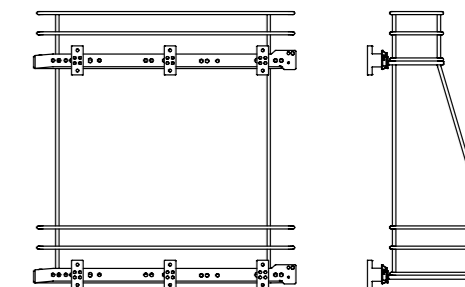

101R Serie Easy | Easy range

Cestello estraibile due piani.  
Extractable basket with two shelves.

CODICE CODE	FINITURA FINISH		MOBILE - CABINET		PORTATA KG CAPACITY (KG)
			L - W	P - D	
101R/15-28	G	C	150	280	25
101R/15-45	G	C	150	450	25
101R/15-50				500	

102R Serie Easy | Easy range

Cestello estraibile due piani con portabottiglie.  
Extractable basket with two shelves and bottle rack.

CODICE CODE	FINITURA FINISH		MOBILE - CABINET		PORTATA KG CAPACITY (KG)
			L - W	P - D	
102R/20-45	G	C	200	450	25
102R/20-50				500	
102R/30-45	G	C	300	450	25
102R/30-50				500	
102R/40-45	G	C	400	450	25
102R/40-50				500	
102R/45-45	G	C	450	450	25
102R/45-50				500	
102R/60-45	G	C	600	450	25
102R/60-50				500	