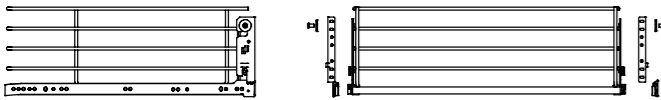

CODICE CODE	FINITURA FINISH		MOBILE - CABINET		PORTATA KG CAPACITY (KG)
			L - W	P - D	
201/30-45	G	C	300	450	25
201/30-50				500	
201/40-45	G	C	400	450	25
201/40-50				500	
201/45-45	G	C	450	450	25
201/45-50				500	
201/60-45	G	C	600	450	25
201/60-50				500	
201/90-45	G	C	900	450	25
201/90-50				500	

Cestello cassetto con fondo grigliato.
Drawer basket with wire grille base.