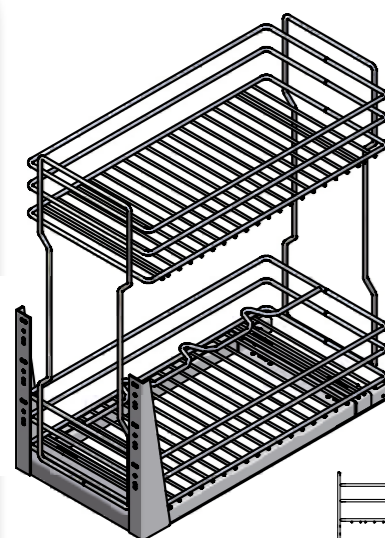

## Easy range

FORME RINNOVATE E PRATICHE | IMPROVED AND PRACTICAL SHAPES

- CESTELLI AD ESTRAZIONE PARZIALE SU CARRELLO O CON GUIDE A RULLO.  
- PARTIALLY EXTRACTABLE BASKETS ON TROLLEYS OR WITH ROLLER GUIDE RAILS.

Cestello estraibile portapane e bottiglie.  
Extractable breadbasket and bottle rack.

CODICE CODE	FINITURA FINISH		MOBILE - CABINET		PORTATA KG CAPACITY (KG)
			L - W	P - D	
105R/30-45	G	C	300	450	25
				500	
105R/40-45	G	C	400	450	25
				500	

101R Serie Easy | Easy range

Cestello estraibile due piani.  
Extractable basket with two shelves.

CODICE CODE	FINITURA FINISH		MOBILE - CABINET		PORTATA KG CAPACITY (KG)
			L - W	P - D	
101R/15-28	G	C	150	280	25
101R/15-45	G	C	150	450	25
101R/15-50				500	

102R Serie Easy | Easy range

Cestello estraibile due piani con portabottiglie.  
Extractable basket with two shelves and bottle rack.

CODICE CODE	FINITURA FINISH		MOBILE - CABINET		PORTATA KG CAPACITY (KG)
			L - W	P - D	
102R/20-45	G	C	200	450	25
102R/20-50				500	
102R/30-45	G	C	300	450	25
102R/30-50				500	
102R/40-45	G	C	400	450	25
102R/40-50				500	
102R/45-45	G	C	450	450	25
102R/45-50				500	
102R/60-45	G	C	600	450	25
102R/60-50				500	