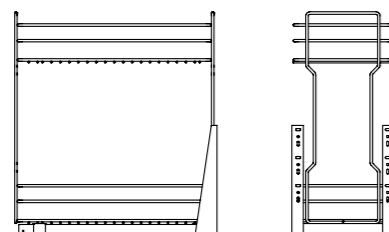

Cestello estraibile portapane e bottiglie.  
Extractable breadbasket and bottle rack.

CODICE CODE	FINITURA FINISH		MOBILE - CABINET		PORTATA KG CAPACITY (KG)
			L - W	P - D	
105R/30-45	G	C	300	450	25
				500	
105R/40-45	G	C	400	450	25
				500	

101R Serie Easy | Easy range

Cestello estraibile due piani.  
Extractable basket with two shelves.

CODICE CODE	FINITURA FINISH		MOBILE - CABINET		PORTATA KG CAPACITY (KG)
			L - W	P - D	
101R/15-28	G	C	150	280	25
101R/15-45	G	C	150	450	25
101R/15-50				500	

102R Serie Easy | Easy range

Cestello estraibile due piani con portabottiglie.  
Extractable basket with two shelves and bottle rack.

CODICE CODE	FINITURA FINISH		MOBILE - CABINET		PORTATA KG CAPACITY (KG)
			L - W	P - D	
102R/20-45	G	C	200	450	25
102R/20-50				500	
102R/30-45	G	C	300	450	25
102R/30-50				500	
102R/40-45	G	C	400	450	25
102R/40-50				500	
102R/45-45	G	C	450	450	25
102R/45-50				500	
102R/60-45	G	C	600	450	25
102R/60-50				500	