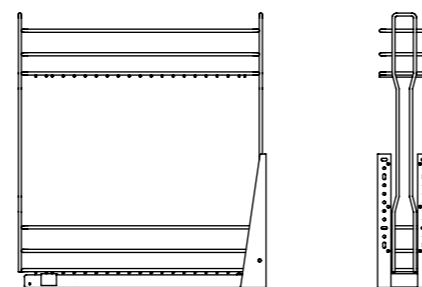

## Easy range

FORME RINNOVATE E PRATICHE | IMPROVED AND PRACTICAL SHAPES

- CESTELLI AD ESTRAZIONE PARZIALE SU CARRELLO O CON GUIDE A RULLO.  
- PARTIALLY EXTRACTABLE BASKETS ON TROLLEYS OR WITH ROLLER GUIDE RAILS.

Cestello estraibile portapane e bottiglie.  
Extractable breadbasket and bottle rack.

CODICE CODE	FINITURA FINISH		MOBILE - CABINET		PORTATA KG CAPACITY (KG)
			L - W	P - D	
105R/30-45	G	C	300	450	25
				500	
105R/40-45	G	C	400	450	25
				500	

101R Serie Easy | Easy range

Cestello estraibile due piani.  
Extractable basket with two shelves.

CODICE CODE	FINITURA FINISH		MOBILE - CABINET		PORTATA KG CAPACITY (KG)
			L - W	P - D	
101R/15-28	G	C	150	280	25
101R/15-45	G	C	150	450	25
101R/15-50				500	

102R Serie Easy | Easy range

Cestello estraibile due piani con portabottiglie.  
Extractable basket with two shelves and bottle rack.

CODICE CODE	FINITURA FINISH		MOBILE - CABINET		PORTATA KG CAPACITY (KG)
			L - W	P - D	
102R/20-45	G	C	200	450	25
102R/20-50				500	
102R/30-45	G	C	300	450	25
102R/30-50				500	
102R/40-45	G	C	400	450	25
102R/40-50				500	
102R/45-45	G	C	450	450	25
102R/45-50				500	
102R/60-45	G	C	600	450	25
102R/60-50				500	