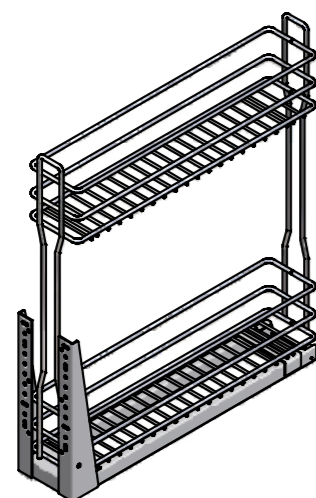

## Easy range

FORME RINNOVATE E PRATICHE | IMPROVED AND PRACTICAL SHAPES

- CESTELLI AD ESTRAZIONE PARZIALE SU CARRELLO O CON GUIDE A RULLO.  
- PARTIALLY EXTRACTABLE BASKETS ON TROLLEYS OR WITH ROLLER GUIDE RAILS.

Cestello estraibile portapane e bottiglie.  
Extractable breadbasket and bottle rack.

CODICE CODE	FINITURA FINISH		MOBILE - CABINET		PORTATA KG CAPACITY (KG)
			L - W	P - D	
105R/30-45	G	C	300	450	25
				500	
105R/40-45	G	C	400	450	25
				500	

101R Serie Easy | Easy range

Cestello estraibile due piani.  
Extractable basket with two shelves.

CODICE CODE	FINITURA FINISH		MOBILE - CABINET		PORTATA KG CAPACITY (KG)
			L - W	P - D	
101R/15-28	G	C	150	280	25
101R/15-45	G	C	150	450	25
101R/15-50				500	

102R Serie Easy | Easy range

Cestello estraibile due piani con portabottiglie.  
Extractable basket with two shelves and bottle rack.

CODICE CODE	FINITURA FINISH		MOBILE - CABINET		PORTATA KG CAPACITY (KG)
			L - W	P - D	
102R/20-45	G	C	200	450	25
102R/20-50				500	
102R/30-45	G	C	300	450	25
102R/30-50				500	
102R/40-45	G	C	400	450	25
102R/40-50				500	
102R/45-45	G	C	450	450	25
102R/45-50				500	
102R/60-45	G	C	600	450	25
102R/60-50				500	