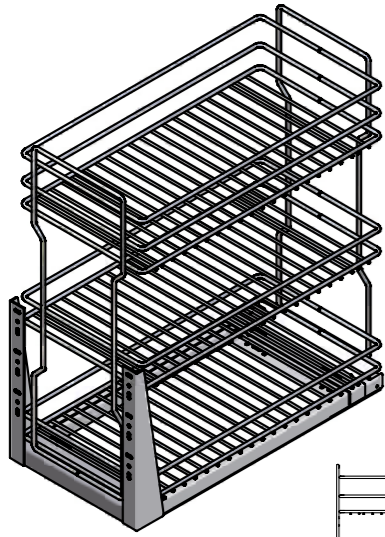

102R Serie Easy | Easy range

Cestello estraibile due piani con portabottiglie.  
Extractable basket with two shelves and bottle rack.

CODICE CODE	FINITURA FINISH		MOBILE - CABINET		PORTATA KG CAPACITY (KG)
			L - W	P - D	
102R/20-45	G	C	200	450	25
102R/20-50				500	
102R/30-45	G	C	300	450	25
102R/30-50				500	
102R/40-45	G	C	400	450	25
102R/40-50				500	
102R/45-45	G	C	450	450	25
102R/45-50				500	
102R/60-45	G	C	600	450	25
102R/60-50				500	

Cestello portadetersivi con guide laterali sx e distanziali.  
Cleaning products rack with guide rails on the left-hand side and spacers.

CODICE CODE	FINITURA FINISH		MOBILE - CABINET		PORTATA KG CAPACITY (KG)
			L - W	P - D	
107R/45	C		300	450	25

105R Serie Easy | Easy range

107R Serie Easy | Easy range

108 Serie Easy | Easy range

Attacco a baionetta  
Bayonet connection

Cestello Jolli con guide laterali sx (per base e pensile).  
Jolli basket with guide rails on the left-hand side (for base and wall cabinet installation).

CODICE CODE	FINITURA FINISH		MOBILE - CABINET		PORTATA KG CAPACITY (KG)
			L - W	P - D	
108/15-28	G	C	150	280	25
108/15-45	G	C	150	450	25
108/15-50				500	

Cestello estraibile tre piani.  
Extractable basket with three shelves.