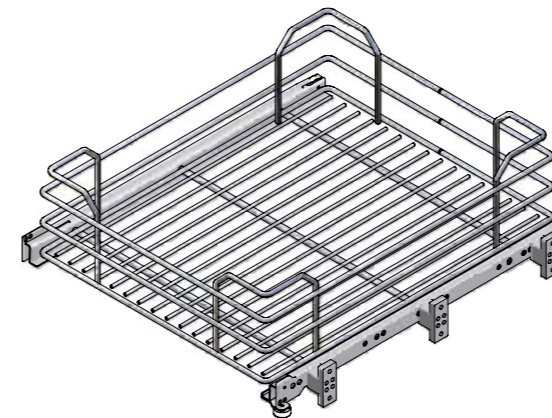

CODICE CODE	FINITURA FINISH		MOBILE - CABINET		PORTATA KG CAPACITY (KG)
			L - W	P - D	
202D/30-45	G	C	300	450	25
202D/30-50				500	
202D/40-45	G	C	400	450	25
202D/40-50				500	
202D/45-45	G	C	450	450	25
202D/45-50				500	
202D/60-45	G	C	600	450	25
202D/60-50				500	
202D/80-45	G	C	800	450	25
202D/80-50				500	
202D/90-45	G	C	900	450	25
202D/90-50				500	

H 170 mm. - H 170 mm.