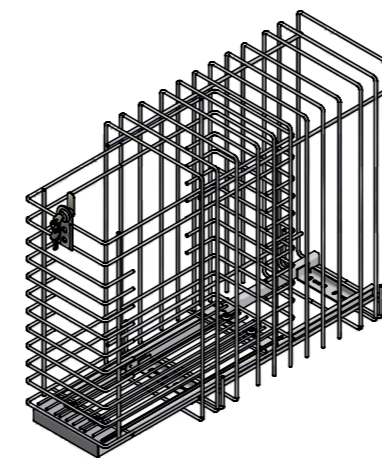

Cestello cassetto con fondo grigliato con distanziali - estrazione manuale - h.170 mm.  
Drawer basket with wire grille base and spacers - manual extraction - h. 170 mm.

CODICE CODE	FINITURA FINISH		MOBILE - CABINET		PORTATA KG CAPACITY (KG)
			L - W	P - D	
202D/30-45	G	C	300	450	25
202D/30-50				500	
202D/40-45	G	C	400	450	25
202D/40-50				500	
202D/45-45	G	C	450	450	25
202D/45-50				500	
202D/60-45	G	C	600	450	25
202D/60-50				500	
202D/80-45	G	C	800	450	25
202D/80-50				500	
202D/90-45	G	C	900	450	25
202D/90-50				500	

H 170 mm. - H 170 mm.

Cestello cassetto con fondo grigliato con distanziali - estrazione manuale - h.120 mm.  
Drawer basket with wire grille base and spacers - manual extraction - h. 120 mm.

CODICE CODE	FINITURA FINISH		MOBILE - CABINET		PORTATA KG CAPACITY (KG)
			L - W	P - D	
202DB/30-45	G	C	300	450	25
202DB/30-50				500	
202DB/40-45	G	C	400	450	25
202DB/40-50				500	
202DB/45-45	G	C	450	450	25
202DB/45-50				500	
202DB/60-45	G	C	600	450	25
202DB/60-50				500	
202DB/80-45	G	C	800	450	25
202DB/80-50				500	
202DB/90-45	G	C	900	450	25
202DB/90-50				500	

H 130 mm. - H 130 mm.

Cestello portadetersivi con serratura di sicurezza.  
Cleaning products basket with safety lock.

CODICE CODE	FINITURA FINISH		MOBILE - CABINET		PORTATA KG CAPACITY (KG)
			L - W	P - D	
302	C		300	450	25

Cestello cassetto con fondo grigliato – estrazione manuale.  
Drawer basket with wire grille base - manual extraction.

CODICE CODE	FINITURA FINISH		MOBILE - CABINET		PORTATA KG CAPACITY (KG)
			L - W	P - D	
202S/30-45	G	C	300	450	25
202S/30-50				500	
202S/40-45	G	C	400	450	25
202S/40-50				500	
202S/45-45	G	C	450	450	25
202S/45-50				500	
202S/60-45	G	C	600	450	25
202S/60-50				500	
202S/80-45	G	C	800	450	25
202S/80-50				500	
202S/90-45	G	C	900	450	25
202S/90-50				500	