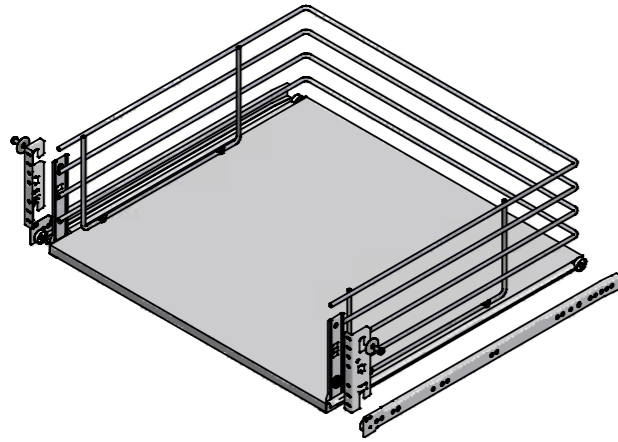

Cestello cassetto tre lati con fondo in legno.
Three-sided drawer basket with wooden base.

CODICE CODE	FINITURA FINISH		MOBILE - CABINET		PORTATA KG CAPACITY (KG)
			L - W	P - D	
201/30-45	G	C	300	450	25
201/30-50				500	
201/40-45	G	C	400	450	25
201/40-50				500	
201/45-45	G	C	450	450	25
201/45-50				500	
201/60-45	G	C	600	450	25
201/60-50				500	
201/90-45	G	C	900	450	25
201/90-50				500