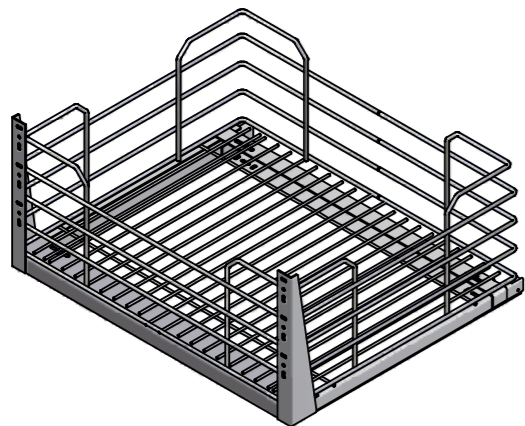

CODICE CODE	FINITURA FINISH		MOBILE - CABINET		PORTATA KG CAPACITY (KG)
			L - W	P - D	
202C/30-45	G	C	300	450	25
202C/30-50				500	
202C/40-45	G	C	400	450	25
202C/40-50				500	
202C/45-45	G	C	450	450	25
202C/45-50				500	
202C/60-45	G	C	600	450	25
202C/60-50				500