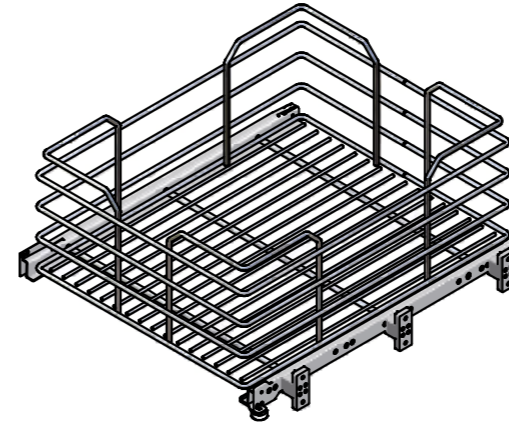

Cestello cassetto con fondo grigliato con distanziali - estrazione manuale - h.170 mm.
Drawer basket with wire grille base and spacers - manual extraction - h. 170 mm.